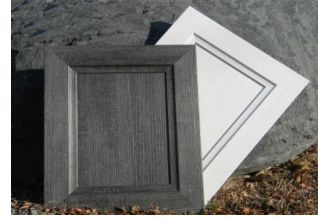

# Craftsman Series Color Options

Uniboard Colors Available		JBC 5 Piece Color	JBC 1 Piece Color	4741	4753	4459
113	Super White	White	Frosty White	x	x	
263	Sunset Maple	Summer Flame	Cognac		x	
BE-555	White w/Brushed Elm Finish	White Woodgrain	White Woodgrain	x		
810	Antique White	Antique White	Soft Ivory	x	x	
978	Regal Cherry	Rustic Cherry	Rustic Cherry	x		
E19	Chocolate Apple	Chocolate Pear	Sable Glow		x	
H50	Silva	Silva		x		
H53	Ember	Ember	Swiss Elm Ember	x		
H54	Skye	Skye	Swiss Em Skye	x		
H56	Chill	Chill	Latitude North	x		
H57	Haze	Haze	Latitude East	x		
H58	Storm	Storm	Latitude West	x		
H59	Twilight	Twilight	Latitude South	x		
H65	Canyon	Canyon		x		
H66	Vintage	Vintage		x		
H67	Kindle	Kindle	Winter Cherry	x		
H70	Driftwood	Driftwood		x		
H72	Ginger Root	Ginger Root	Ginger Root	x		
H73	Cocoa Bean	Cocoa Bean	Cocoa Bean	x		
H74	Blackwood	Blackwood	Blackwood	x		
Tafisa Colors Available		JBC 5 Piece Color	JBC 1 Piece Color	4741	4753	4459
L175	White	White	Frosty White	x	x	
L204	Ivory	Antique White	Soft Ivory	x	x	
L492	White Chocolate	White Chocolate	White Cocoa	x		x
L420	Summer Flame	Summer Flame	Cognac		x	
L444	Chocolate Pear Tree	Chocolate Pear	Sable Glow		x	
L521	Rustik Cherry	Rustic Cherry	Rustic Cherry	x		
L530	Latitude North	Chill	Latitude North	x		