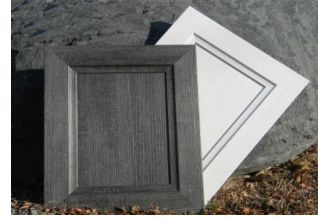

Craftsman Series Color Options

Uniboard Colors Available		JBC 5 Piece Color	JBC 1 Piece Color	4741	4753	4459
113	Super White	White	Frosty White	x	x	
263	Sunset Maple	Summer Flame	Cognac		x	
290	Classic Maple	Classic Maple				x
313	Classic Chocolate	Classic Chocolate				x
BE-555	White w/Brushed Elm Finish	White Woodgrain	White Woodgrain	x		
810	Antique White	Antique White	Soft Ivory	x	x	x
978	Regal Cherry	Rustic Cherry	Rustic Cherry	x		
E19	Chocolate Apple	Chocolate Pear	Sable Glow		x	
H50	Silva	Silva		x		
H53	Ember	Ember	Swiss Elm Ember	x		
H54	Skye	Skye	Swiss Em Skye	x		
H56	Chill	Chill	Latitude North	x		x
H57	Haze	Haze	Latitude East	x		
H58	Storm	Storm	Latitude West	x		
H59	Twilight	Twilight	Latitude South	x		
H65	Canyon	Canyon		x		
H66	Vintage	Vintage		x		x
H67	Kindle	Kindle	Winter Cherry	x		
H70	Driftwood	Driftwood		x		
H72	Ginger Root	Ginger Root	Ginger Root	x		
H73	Cocoa Bean	Cocoa Bean	Cocoa Bean	x		
H74	Blackwood	Blackwood	Blackwood	x		
Tafisa Colors Available		JBC 5 Piece Color	JBC 1 Piece Color	4741	4753	4459
L175	White	White	Frosty White	x	x	
L204	Ivory	Antique White	Soft Ivory	x	x	
L420	Summer Flame	Summer Flame	Cognac		x	
L444	Chocolate Pear Tree	Chocolate Pear	Sable Glow		x	
L492	White Chocolate	White Chocolate	White Cocoa	x		x
L521	Rustik Cherry	Rustic Cherry	Rustic Cherry	x		
L530	Latitude North	Chill	Latitude North	x		