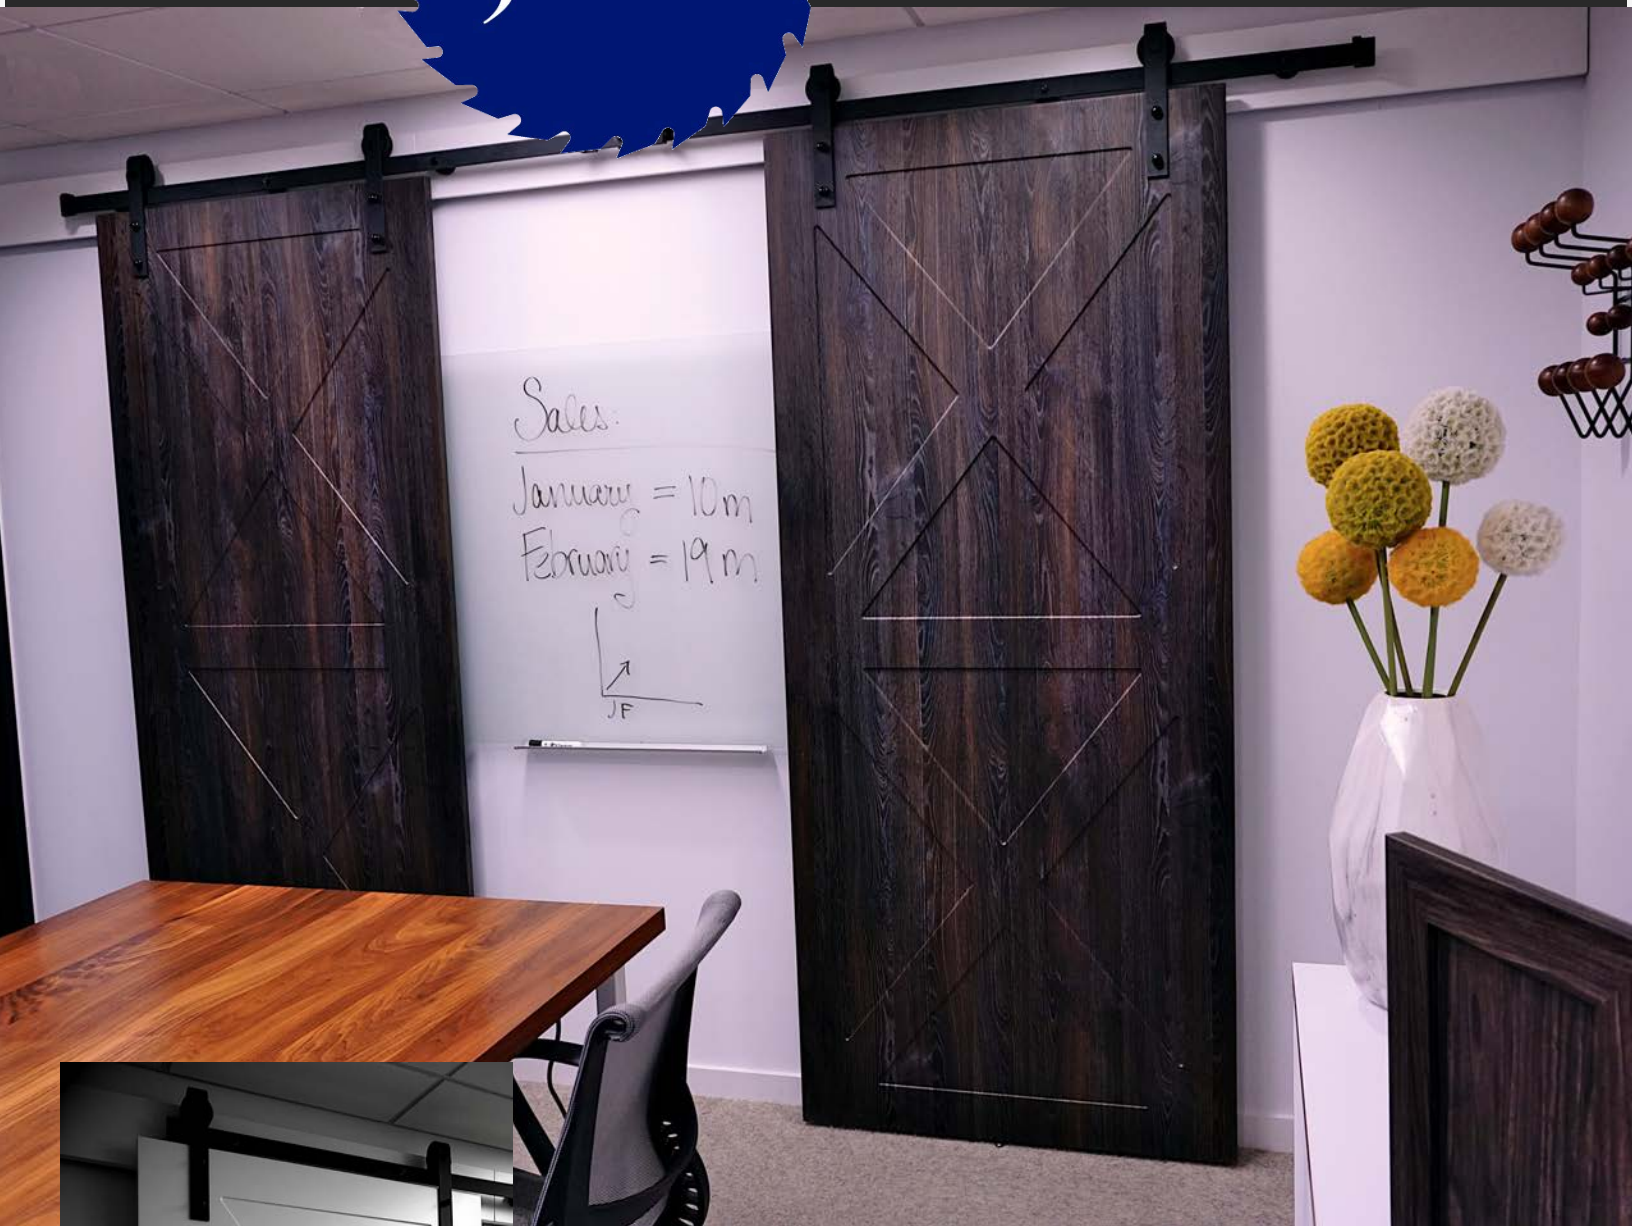

Sales:

January = 10m

February = 19m